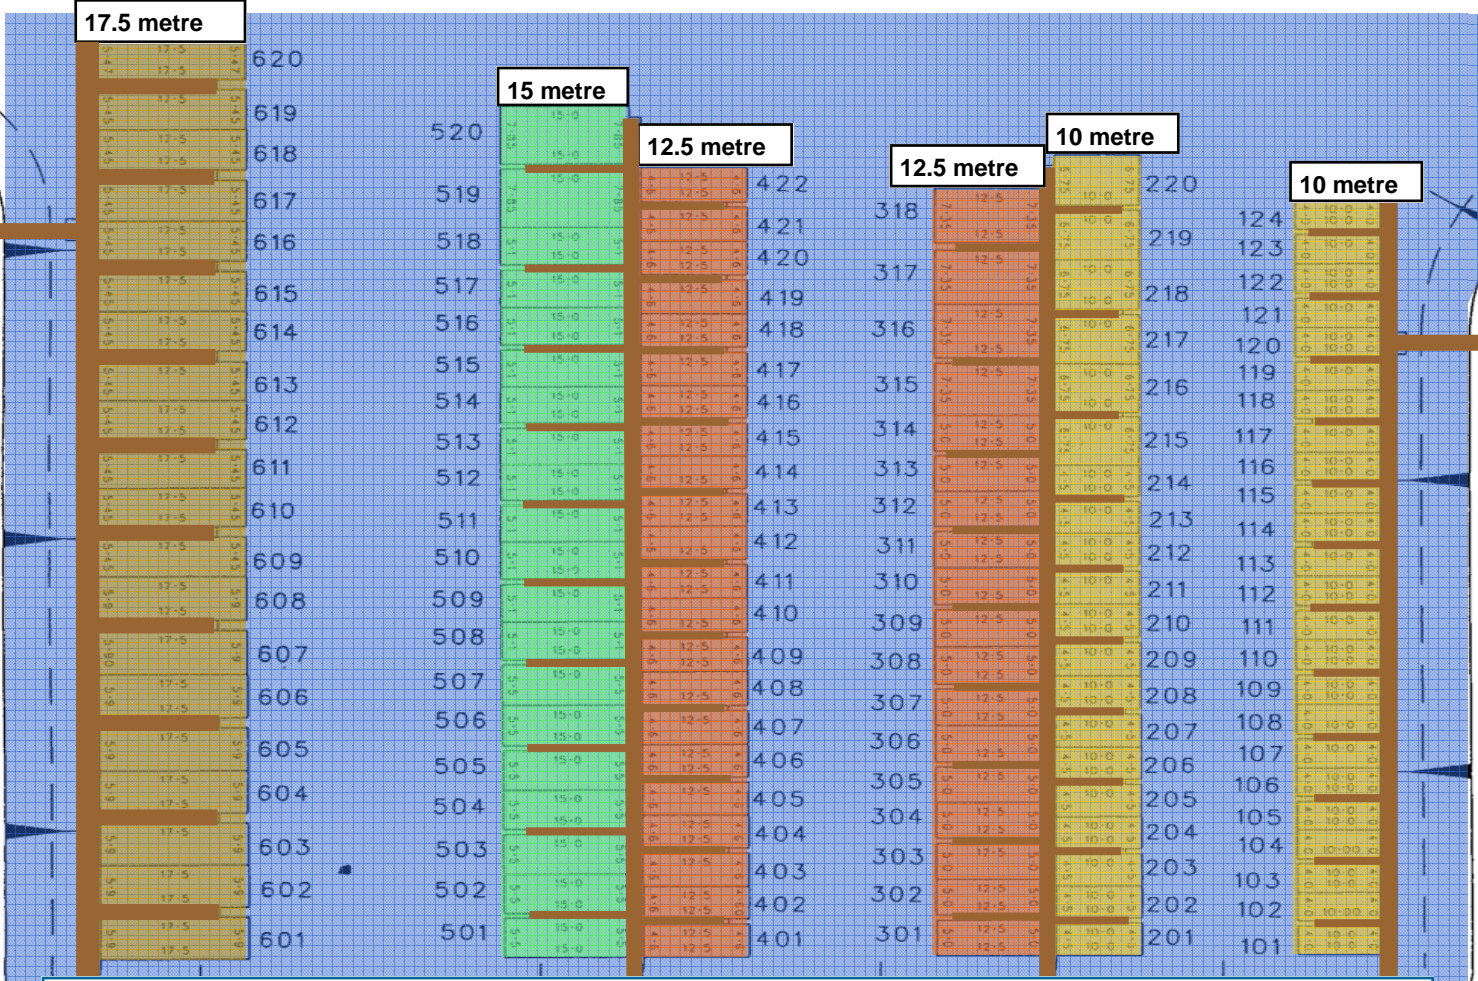

W A L L A R O O

MARINA RECREATIONAL BERTHS

BERTH SIZE (Up To)	BERTH SIZE (Up To)
10m/ 32.8ft	Stage 1 & 3 SOLD OUT
12.5m/ 44.3ft	Stage 1 SOLD OUT Register your interest Now
15m/ 49.2ft	Stage 1 SOLD OUT Register your interest Now
17.5m/ 55.8ft	Only 1 Remaining Register your interest Now

Annual Body Corporate Charges Apply
 Access Key to Marina Berth Gate ~ \$30
 No Pets Permitted on the Marina
 Prices Subject to change without notice
 Prices include GST if Applicable

NANCE Property
Copper Coast